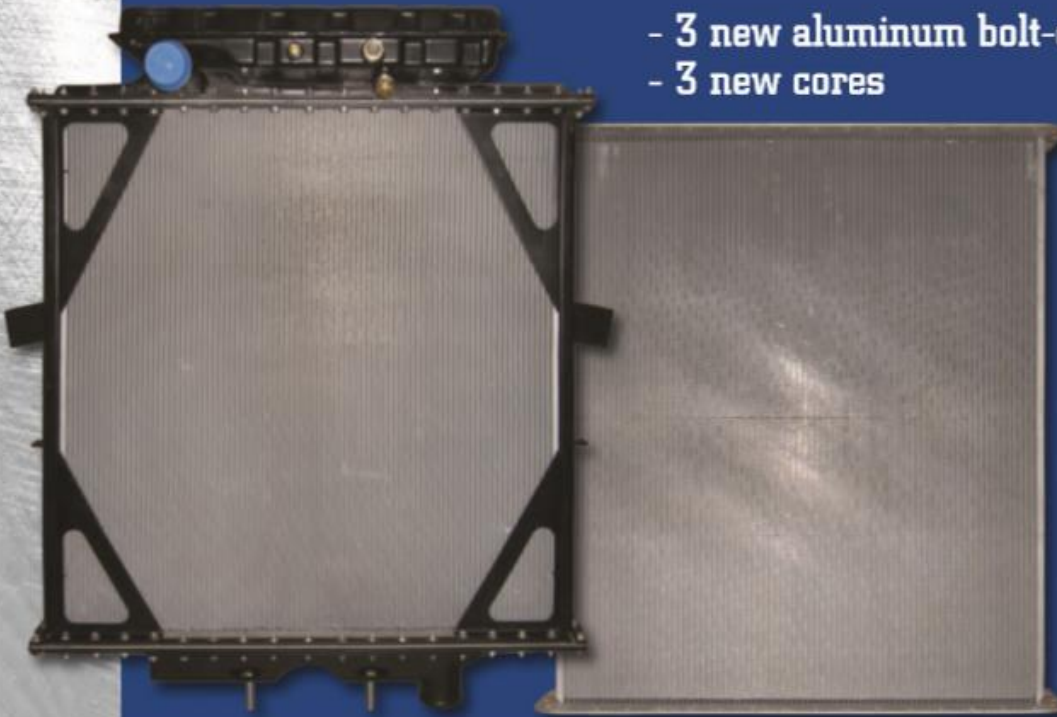

COOL-IT

AUTOMOTIVE & INDUSTRIAL HVAC SPECIALIST

COPPER BRASS CLASSICS TRANSFORMED INTO TODAY'S TECHNOLOGY

- 3 new aluminum bolt-ons
- 3 new cores

PART No.	BUYER'S GUIDE	HEIGHT	WIDTH	DEPTH
CAB2362 / 2101-1701A	1984-2007 Freightliner Columbia/Fl/Fla/FIb/Flc/FId series 1984-1999 Western Star 4900 Series	37 In.	32-1/8 In.	2-1/4 In.
CAB2424S / 2101-3702A	1988-2007 Peterbilt 300 Series	36-1/4 In.	34-1/2 In.	2-1/4 In.
CAB7295 / 2101-2503A	1987-2007 Kenworth T Series 1982-2004 Kenworth W900	40 In.	28-3/4 In.	2-3/4 In.